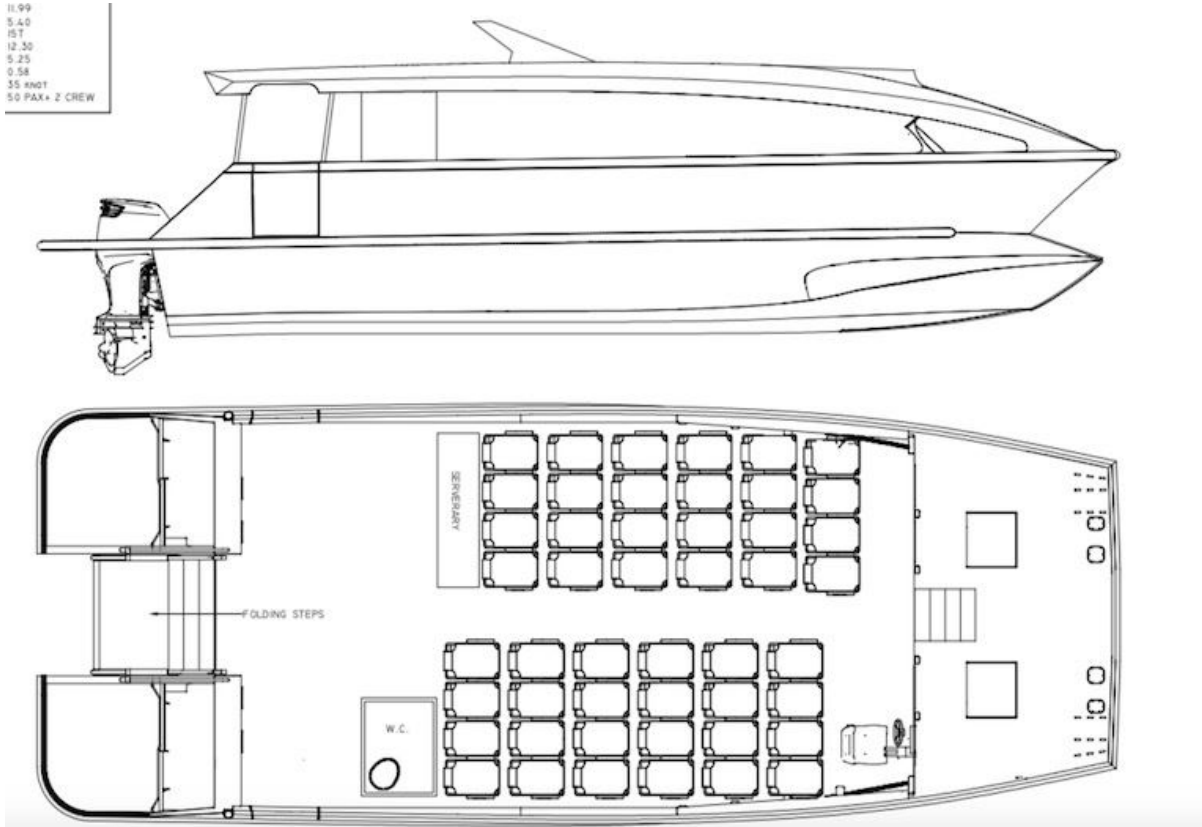

www.seaboats.net

NEW BUILD - 14.26m Passenger Catamaran Kitset

Listing ID - 1267

Description NEW BUILD - 14.26m Catamaran

Date Built to Order

Launched

Length 14.26m (46ft 9in)

Draft 0.58m (1ft 10in)

Note 15 T

Broker Geoff Fraser
geoff.fraser@seaboats.net
+64 21 61 222 5

This is offered as a kitset for any builder and we can also arrange a builder in a few locations.

DESCRIPTION

Class: IC

LOA: 14.26m

Measured Length: 11.99m

Displacement: 15 T

Waterline Length: 12.30m

Waterline Beam: 5.25m

Hull Draft: 0.58m

Vessel Speed: 35 knot

Pax / Crew: 50 Pax + 2 Crews

The details of all vessels are offered in good faith but we cannot guarantee or warrant the accuracy of this information nor warrant the condition of the vessel. Any buyer should instruct their agents, or their surveyors, to investigate such details as the buyer desires validated. This vessel is offered subject to sale, price change, location or withdrawal without notice.