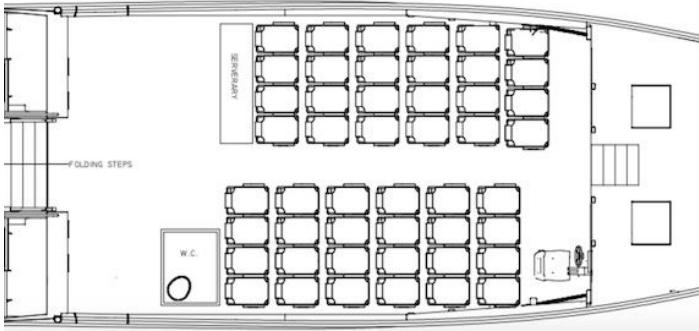

The details of all vessels are offered in good faith but we cannot guarantee or warrant the accuracy of this information nor warrant the condition of the vessel. Any buyer should instruct their agents, or their surveyors, to investigate such details as the buyer desires validated. This vessel is offered subject to sale, price change, location or withdrawal without notice.