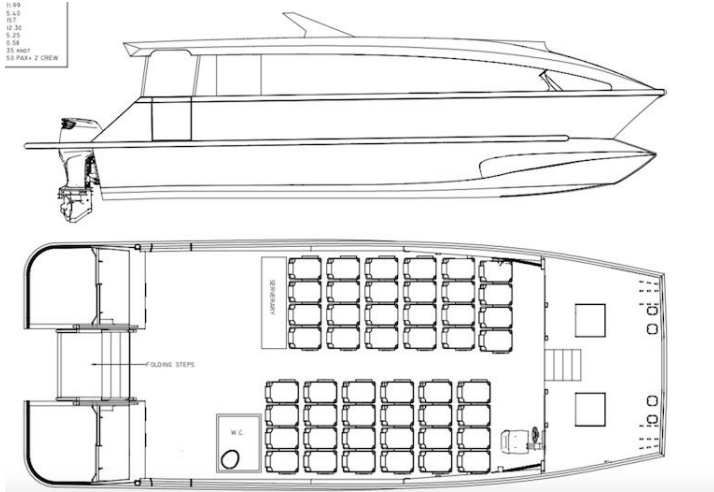

www.seaboats.net

NEW BUILD - 14.26m Passenger Catamaran Kitset

Listing ID - 1267

Description NEW BUILD - 14.26m Catamaran

Date Built to Order

Launched

Length 14.26m (46ft 9in)

Draft 0.58m (1ft 10in)

Note 15 T

Broker Geoff Fraser
geoff.fraser@seaboats.net
+64 21 61 222 5

This is offered as a kitset for any builder and we can also arrange a builder in a few locations.

DESCRIPTION

Class: IC

LOA: 14.26m

Measured Length: 11.99m

Displacement: 15 T

Waterline Length: 12.30m

Waterline Beam: 5.25m

Hull Draft: 0.58m

Vessel Speed: 35 knot

Pax / Crew: 50 Pax + 2 Crews

The details of all vessels are offered in good faith but we cannot guarantee or warrant the accuracy of this information nor warrant the condition of the vessel. Any buyer should instruct their agents, or their surveyors, to investigate such details as the buyer desires validated. This vessel is offered subject to sale, price change, location or withdrawal without notice.