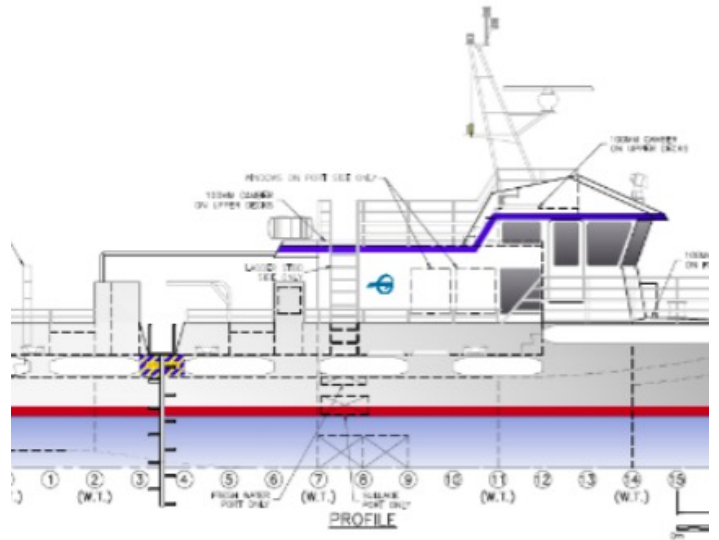

The details of all vessels are offered in good faith but we cannot guarantee or warrant the accuracy of this information nor warrant the condition of the vessel. Any buyer should instruct their agents, or their surveyors, to investigate such details as the buyer desires validated. This vessel is offered subject to sale, price change, location or withdrawal without notice.