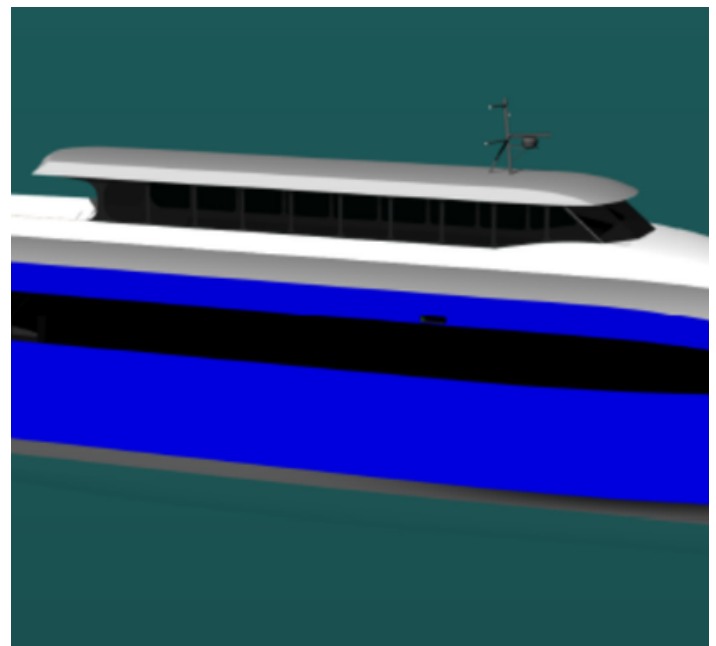

Fuel Capacity: 10,000 litres

Fresh Water: 500 litres

Sullage: 500 litres

Construction: Aluminium / Composite

Survey: NSCV

Passenger Capacity: 300 pax + crew

The details of all vessels are offered in good faith but we cannot guarantee or warrant the accuracy of this information nor warrant the condition of the vessel. Any buyer should instruct their agents, or their surveyors, to investigate such details as the buyer desires validated. This vessel is offered subject to sale, price change, location or withdrawal without notice.