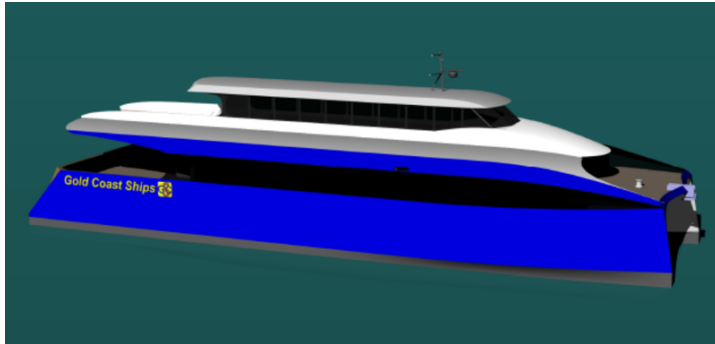

www.seaboats.net

NEW BUILD - 28m 300 PAX Offshore Passenger Cat - Kitset

Listing ID - 1851

Description NEW BUILD - 28m 300 PAX Offshore Passenger Cat

Date Built to Order

Launched

Length 28m (91ft 10in)

Beam 8.8m (28ft 10in)

Draft 1.6m (5ft 2in)

Broker Geoff Fraser
geoff.fraser@seaboats.net
+64 21 61 222 5

Price POA

This is offered as a kitset for any builder and we can also arrange a builder in a few locations.

LOA: 28m

Length Waterline: 28m

Beam Moulded: 8.8m

Draft: 1.6m

Speed: 28 knots

Main Engine: 2x MAN 1200 hp

Auxillary Power: 2x 50kVa

Propulsion: 2x FPP

Fuel Capacity: 10,000 litres

Fresh Water: 500 litres