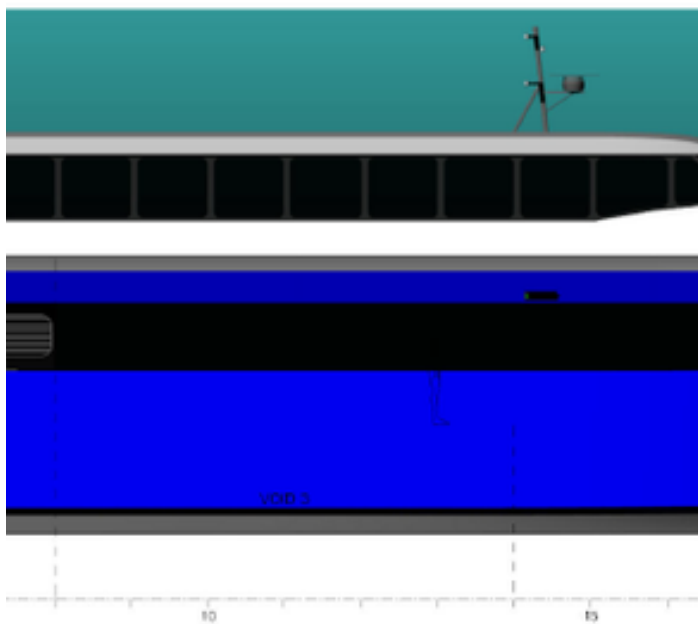

www.seaboats.net

NEW BUILD - 28m 300 PAX Offshore Passenger Cat - Kitset

Listing ID - 1851

Description NEW BUILD - 28m 300 PAX Offshore Passenger Cat

Date Built to Order

Launched

Length 28m (91ft 10in)

Beam 8.8m (28ft 10in)

Draft 1.6m (5ft 2in)

Broker Geoff Fraser
geoff.fraser@seaboats.net
+64 21 61 222 5

Price POA

This is offered as a kitset for any builder and we can also arrange a builder in a few locations.

LOA: 28m

Length Waterline: 28m

Beam Moulded: 8.8m

Draft: 1.6m

Speed: 28 knots

Main Engine: 2x MAN 1200 hp

Auxillary Power: 2x 50kVa

Propulsion: 2x FPP

Fuel Capacity: 10,000 litres

Fresh Water: 500 litres

Sullage: 500 litres

Construction: Aluminium / Composite

Survey: NSCV

Passenger Capacity: 300 pax + crew

The details of all vessels are offered in good faith but we cannot guarantee or warrant the accuracy of this information nor warrant the condition of the vessel. Any buyer should instruct their agents, or their surveyors, to investigate such details as the buyer desires validated. This vessel is offered subject to sale, price change, location or withdrawal without notice.