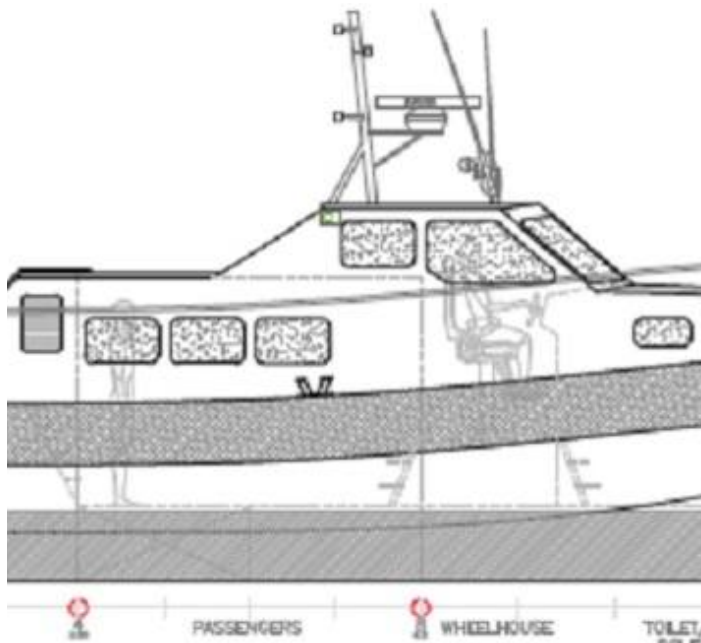

www.seaboats.net

NEW BUILD - 12m Combat Boat - Kitset

Listing ID - 1873

Description NEW BUILD - 12m Combat Boat

Date Built to Order

Launched

Length 13.3m (43ft)

Beam 4.1m (13ft 5in)

LOA: 13.3m

L moulded: 11.9m

LWL: 11.3m

Beam: 4.1m

Beam Moulded: 3.6m

Draft: 0.6m

Bchine: 3.35m

A frontal: 9.2 m²

Deadrise: 18deg

Fuel: 800 litres

Main Engine: 2x Cummins QSB6.7, 224kW @ 2600rpm mc

Gearbox: 2x ZF280 – 1

Propulsion: 2x HJ292

Speed – max: 31 knots

Speed – cruise: 25 knots

Construction: Marine Grade Aluminium