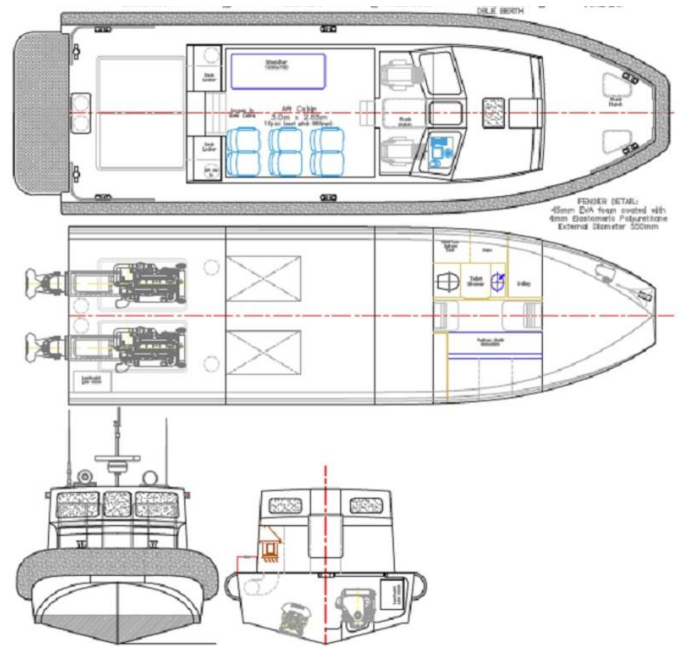

www.seaboats.net

NEW BUILD - 12m Combat Boat - Kitset

Listing ID - 1873

Description NEW BUILD - 12m Combat Boat

Date Built to Order

Launched

Length 13.3m (43ft)

Beam 4.1m (13ft 5in)

Draft 0.6m (1ft 11in)

Note 2x Cummins

Broker Geoff Fraser
geoff.fraser@seaboats.net
+64 21 61 222 5

Price POA

This is offered as a kitset for any builder and we can also arrange a builder in a few locations.

LOA: 13.3m

L moulded: 11.9m

LWL: 11.3m

Beam: 4.1m

Beam Moulded: 3.6m

Draft: 0.6m

Bchine: 3.35m

A frontal: 9.2 m²

Deadrise: 18deg

Fuel: 800 litres

Main Engine: 2x Cummins QSB6.7, 224kW @ 2600rpm mc

Gearbox: 2x ZF280 – 1

Propulsion: 2x HJ292

Speed – max: 31 knots

Speed – cruise: 25 knots

Construction: Marine Grade Aluminium