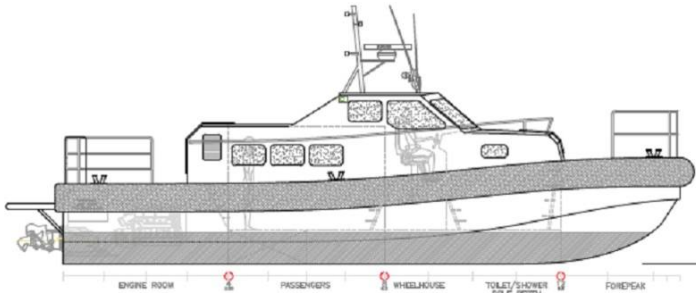

www.seaboats.net

NEW BUILD - 12m Combat Boat - Kitset

Listing ID - 1873

Description NEW BUILD - 12m Combat Boat

Date Built to Order

Launched

Length 13.3m (43ft)

Beam 4.1m (13ft 5in)

Draft 0.6m (1ft 11in)

Note 2x Cummins

Broker Geoff Fraser
geoff.fraser@seaboats.net
+64 21 61 222 5

Price POA

This is offered as a kitset for any builder and we can also arrange a builder in a few locations.

LOA: 13.3m

L moulded: 11.9m

LWL: 11.3m

Beam: 4.1m

Beam Moulded: 3.6m

Draft: 0.6m

Bchine: 3.35m

A frontal: 9.2 m²

Deadrise: 18deg

Fuel: 800 litres

Main Engine: 2x Cummins QSB6.7, 224kW @ 2600rpm mc

Gearbox: 2x ZF280 – 1

Propulsion: 2x HJ292

Speed – max: 31 knots

Speed – cruise: 25 knots

Construction: Marine Grade Aluminium