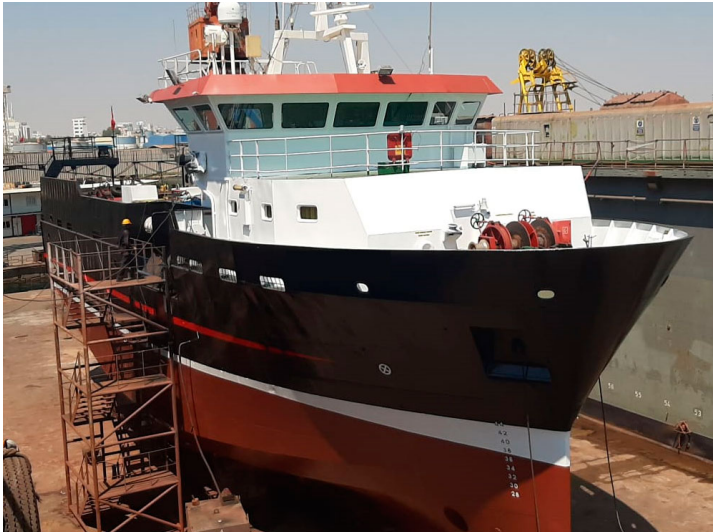

www.seaboats.net

36m Supply Support Vessel For Sale & Charter

Listing ID - 3515

Description 36m Supply Support Vessel For Sale & Charter

Date 2004

Launched

Length 36m (118ft)

Beam 9.8m (32ft)

Draft 4.2m (13ft 9in)

Location Greece

Broker Richard Pierrepont
richard.pierrepont@seaboatsbrokers.com
+44 7798 607 323

Price POA

Built: 2004, France

Hull material: Steel

Flag: Panama

Class Society and Notation: BV Unrestrict. Nav.

GT: 489 ton

MACHINERY & PROPULSION

Total power output: 872 bhp

Main Engine: 1 x A.B.C. DZC

Auxiliary engine: 1 X 400 kW, Volvo Penta

Speed maximum: 10 knots

Speed cruising: 8 knots

Fuel tanks capacity: 178 m³

Chase speed 4,5 knots / 1,55 m³ p/day

MACHINERY/PROPULSION

Shaft Generator Stamford 400 kW

Emergency Generator Scania 55 kW

Bow Thruster Stamford Tunnel Type : 1700 / 150 kW 4 Blade CPP

Righthanded w/ Kort