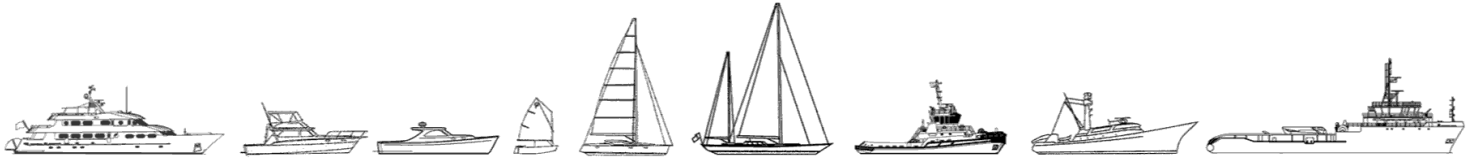

AUSTRALIA - BULGARIA - INDIA - INDONESIA - ITALY - MALAYSIA - NEW ZEALAND - PANAMA - PHILIPPINES - SINGAPORE - SPAIN - UK - USA - VENEZUELA - VIETNAM