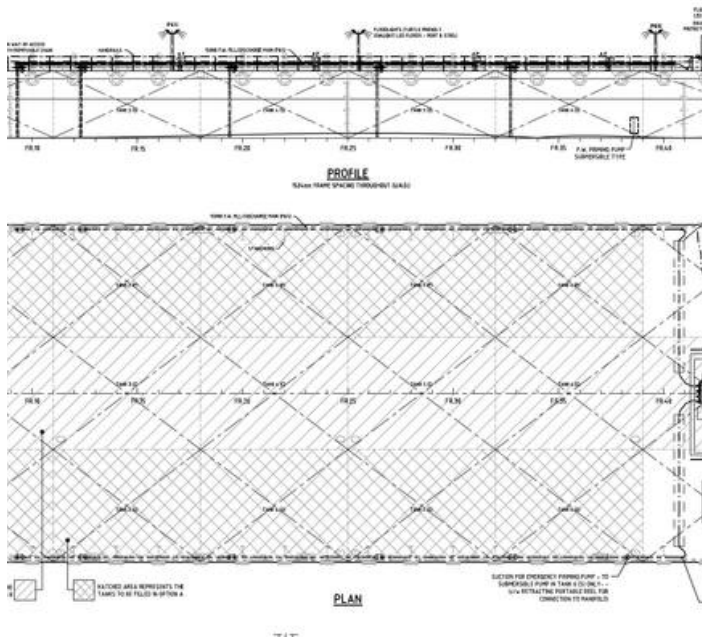

www.seaboats.net

250ft Ballastable Steel Flat Deck Cargo Barge

Listing ID - 3771

Description 250ft Ballastable Steel Flat Deck Cargo Barge

Date Launched 2010

Length 76.20m (250ft)

Beam 24.39m (80ft)

Location Singapore

Broker Franklin Taylor
franklin.taylor@seaboatsbrokers.com
+64 27 276 5383

Price USD 1.30 million

Type: Deck Cargo Barge

Year Built: 2010

Flag: Singapore

Class: RINA Class

Length Overall: 76.20m (250ft)

Breadth Moulded: 24.39m (80ft)

Depth Moulded: 4.88m (16ft)

GRT/NRT: 2307 tons / 692 tons

Deadweight Ton: 5,600 MT

Deck Load: 20 tons / m2

SS / DD : Completed in September 2021

The details of all vessels are offered in good faith but we cannot guarantee or warrant the accuracy of this information nor warrant the condition of the vessel. Any buyer should instruct their agents, or their surveyors, to investigate such details as the buyer desires validated. This vessel is offered subject to sale, price change, location or withdrawal without notice.