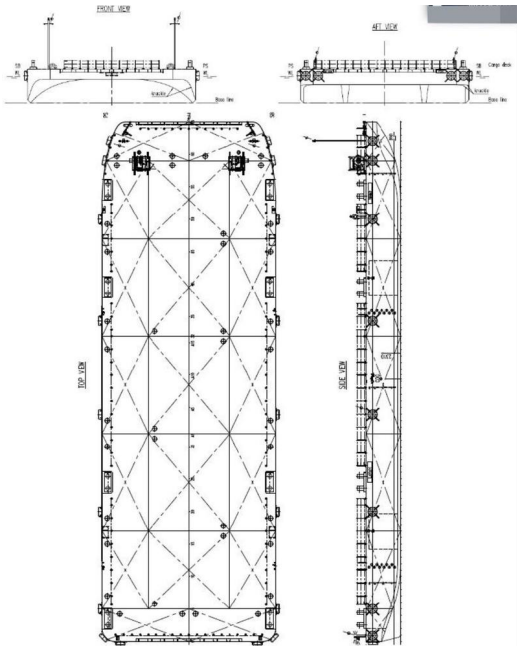

The details of all vessels are offered in good faith but we cannot guarantee or warrant the accuracy of this information nor warrant the condition of the vessel. Any buyer should instruct their agents, or their surveyors, to investigate such details as the buyer desires validated. This vessel is offered subject to sale, price change, location or withdrawal without notice.