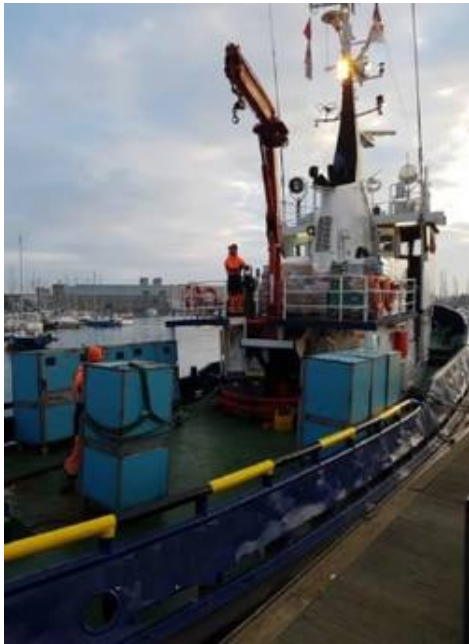

Winch 20T + 500m wire
Capstan 4t

Engine

Propulsion: 1x Deutz 1280kW
Generator: 2x 85kVA

Electronic and Safety Equipment

Radar / Chartplotter
Depth Sounder
DGPS
AIS Class A
Radar
Sonar
Autopilot
VHF
Full Safety equipment MCA Cat-1

Inside Arrangement

Mess
Galley
Laundry
WC
Shower
2 single cabins
2 double cabins

Optional

Optional survey room on deck
A Frame 6T SWL