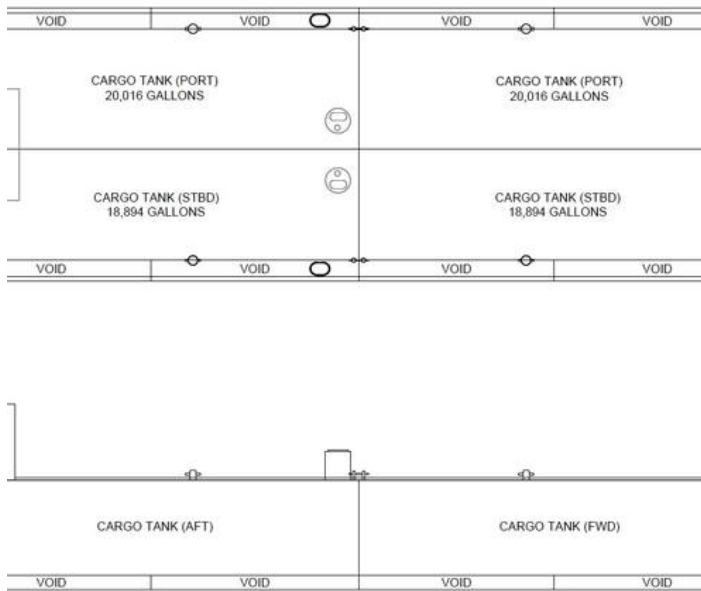

www.seaboats.net

107.8ft Combination Tank / Deck Barge

Listing ID - 4218

Description 107.8ft Combination Tank / Deck Barge

Length 32.85m (107.8ft)

Beam 8.47m (27.8ft)

Draft 2.53m (8.3ft)

Location California, USA

Broker Geoff Fraser
geoff.fraser@seaboats.net
+64 21 61 222 5

Price USD 295,000

300 Ton Capacity
Double Hull Construction
Load Line Exempt

LOA: 32.85m (107.8ft)
Beam: 8.47m (27.8ft)
Draft: 2.53m (8.3ft)

Concrete Wear Deck
75,000 Gal Capacity
4 Cargo Tanks
Fresh Dry Docking